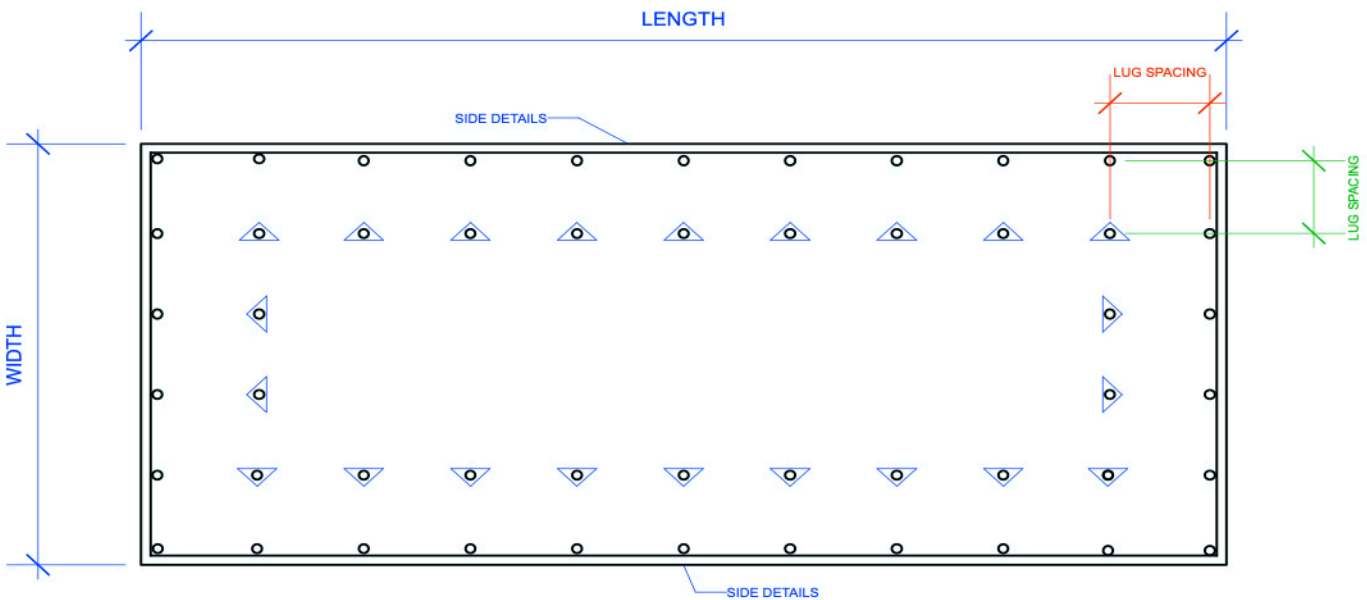

# ABC TEXTILE FABRICATION TIE DOWN TARPS

**Company Name:** \_\_\_\_\_ **Reference Name:** \_\_\_\_\_ **Reference Number:** \_\_\_\_\_  
 \_\_\_\_\_  
 \_\_\_\_\_  
**Order Date:** \_\_\_\_\_ **Ordered By:** \_\_\_\_\_  
 \_\_\_\_\_  
**Contact Person:** \_\_\_\_\_ **Contact Phone:** \_\_\_\_\_  
 \_\_\_\_\_  
**Delivery Address:** \_\_\_\_\_ **or PICK UP**  
 \_\_\_\_\_

**Please circle your required option**

<b>MATERIAL</b>	70% Mesh 95% Mesh PVC Truck Mesh	<b>COLOUR</b>	_____ _____	<b>SIDE DETAIL</b>	50mm Hem Only 50mm Hem with Eyelets 50mm Hem with Eyelets & Rope
<b>COVER LENGTH (mm)</b>	_____	<b>COVER WIDTH (mm)</b>	_____	<b>SHORTENING LUGS</b>	YES / NO REFER TO DRAWING FOR LUG SPACING
<b>EYELETS SPACING (mm)</b>	_____	<b>ROPE LENGTH (mm)</b>	_____		